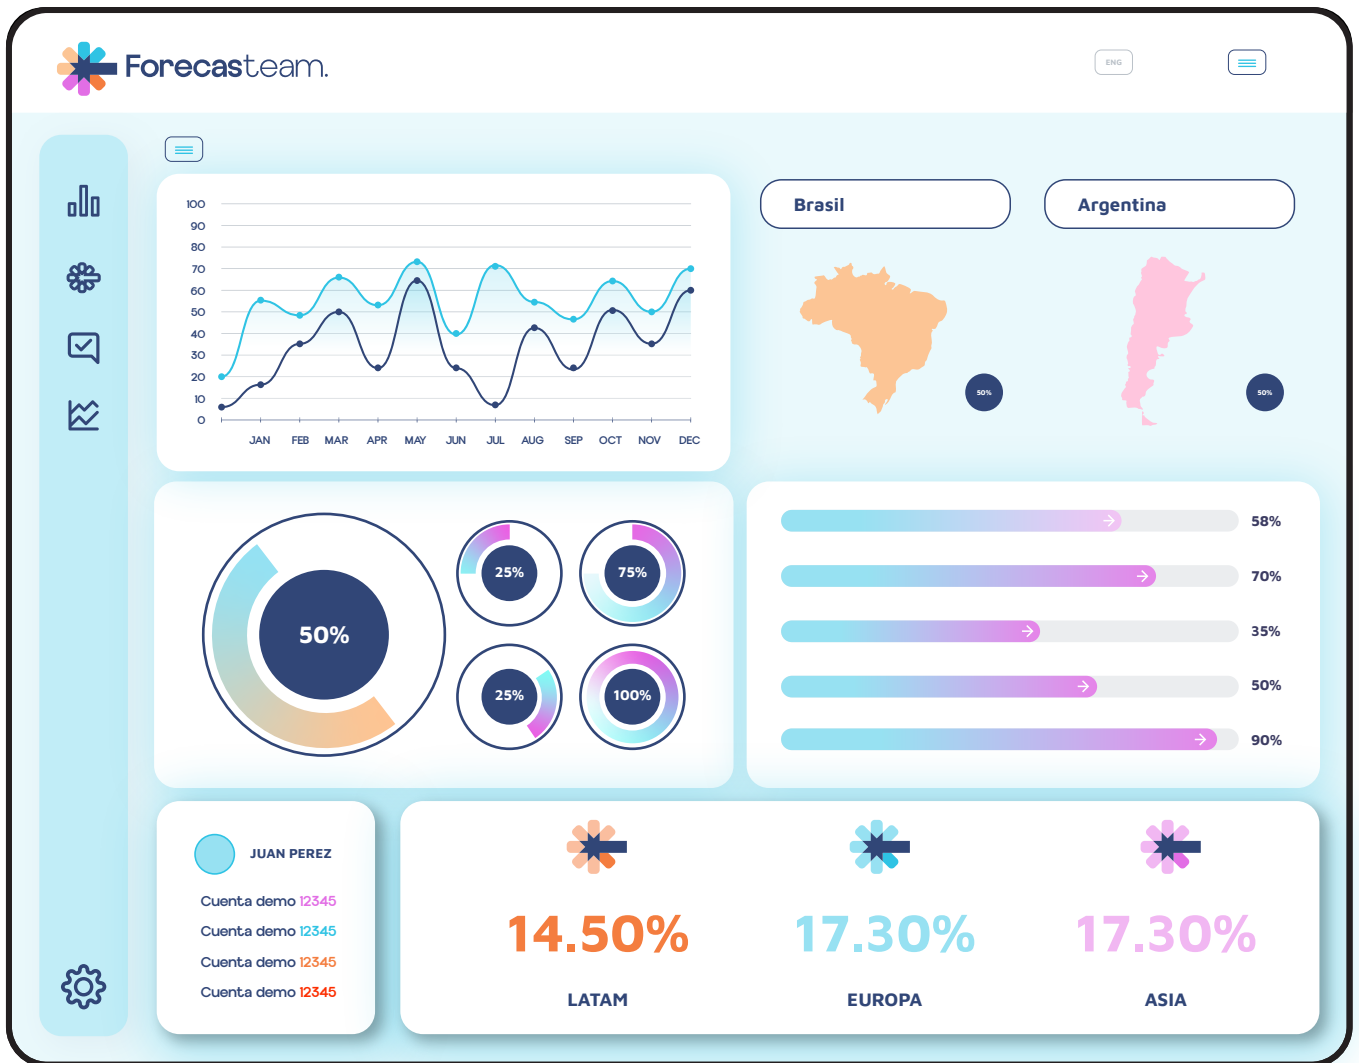

MENU
CONSOLE

Dashboard

Forecast

Recomendations

Demand Growth

Predict Tomorrow, Today

[START HERE](#)

Predictable grow starts here

ENG☰

Console

▼

Recommendations: 2.5% - Moderate

CONSERVATIVE ACTUAL MODERATE AGGRESSIVE

→

DOS

CONSERVATIVE ACTUAL MODERATE AGGRESSIVE